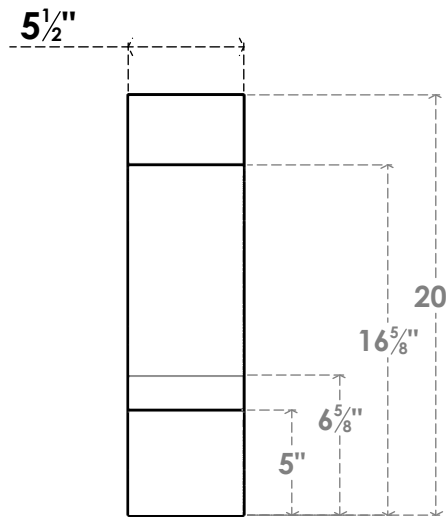

ITEM NUMBER: BRCPC055X16000X20000BOA

5 1/2"W X 16"D X 20"H BALBOA ARCHITECTURAL GRADE PVC CLOSED KNEE BRACE

SIDE PROFILE

FRONT PROFILE

ISOMETRIC

EKENA MILLWORK
2300 WEST MAIN ST.
CLARKSVILLE, TX 75426
TOLL FREE: 866-607-0453
WWW.EKENAMILLWORK.COM