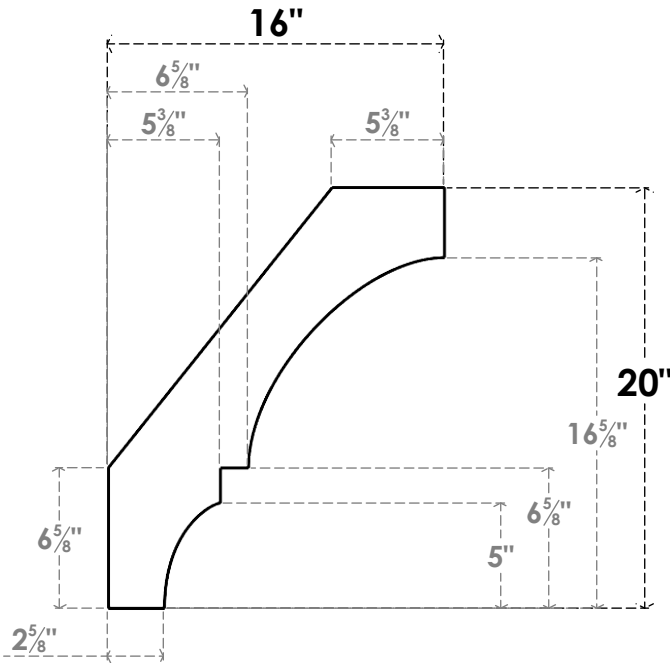

ITEM NUMBER: BRCPC055X16000X20000BOA

5 1/2"W X 16"D X 20"H BALBOA ARCHITECTURAL GRADE PVC CLOSED KNEE BRACE

SIDE PROFILE

FRONT PROFILE

ISOMETRIC

EKENA MILLWORK
2300 WEST MAIN ST.
CLARKSVILLE, TX 75426
TOLL FREE: 866-607-0453
WWW.EKENAMILLWORK.COM